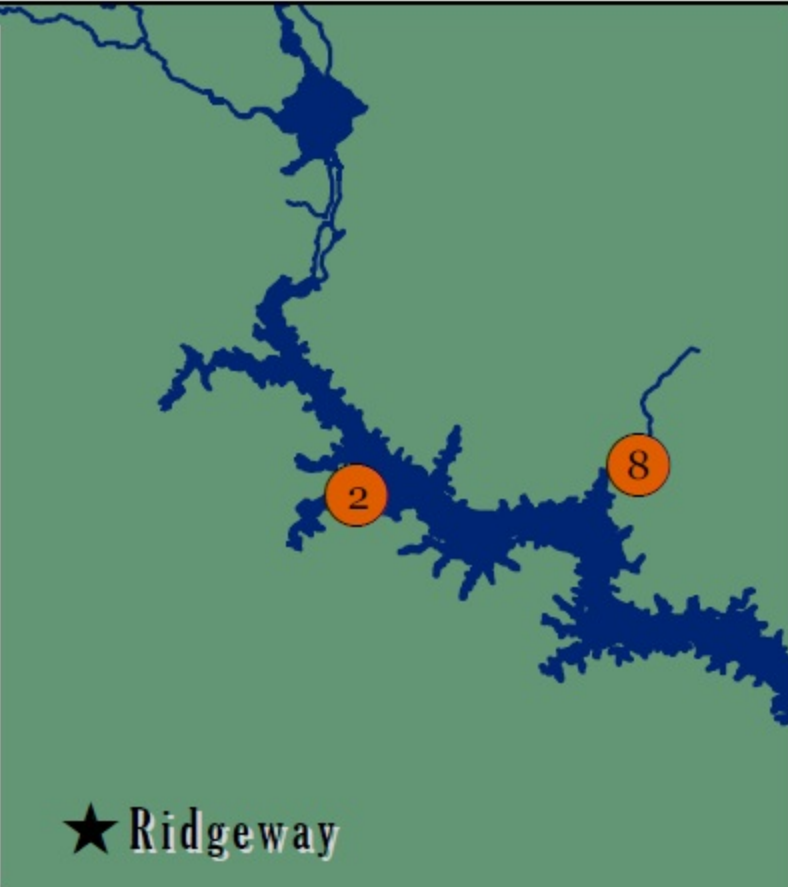

Inland South Carolina Pumpout Stations

Label	Name	Latitude	Longitude	Phone
1	Dreher Island State Park	34° 05' 26.98"	-81° 24' 39.74"	803-364-4152
2	Dutchman's Creek Marina	34° 25' 26.74"	-80° 52' 05.11"	803-482-3067
3	Buffalo Creek Marina	34° 06' 07.18"	-81° 28' 45.41"	803-465-4495
4	Jakes Landing	34° 01' 39.28"	-81° 13' 31.14"	803-359-9268
5	Lake Murray Marina	34° 07' 0.92"	-81° 15' 15.46"	803-781-1585
6	Lighthouse Marina	34° 07' 09.51"	-81° 16' 23.80"	803-749-1582
7	Southshore Marina	34° 01' 10.53"	-81° 26' 02.19"	803-532-4231
8	Wateree Marina	34° 26' 06.19"	-80° 46' 11.04"	803-475-4336
9	Windward Point Yacht Club	34° 04' 06.52"	-81° 14' 05.84"	803-781-2285

Marina Locations with Pumpout Facilities

SC Certified Clean Marina Names In *Blue*

Points on the map are approximate and not intended for navigational use. Marina information is current as of October 2013.