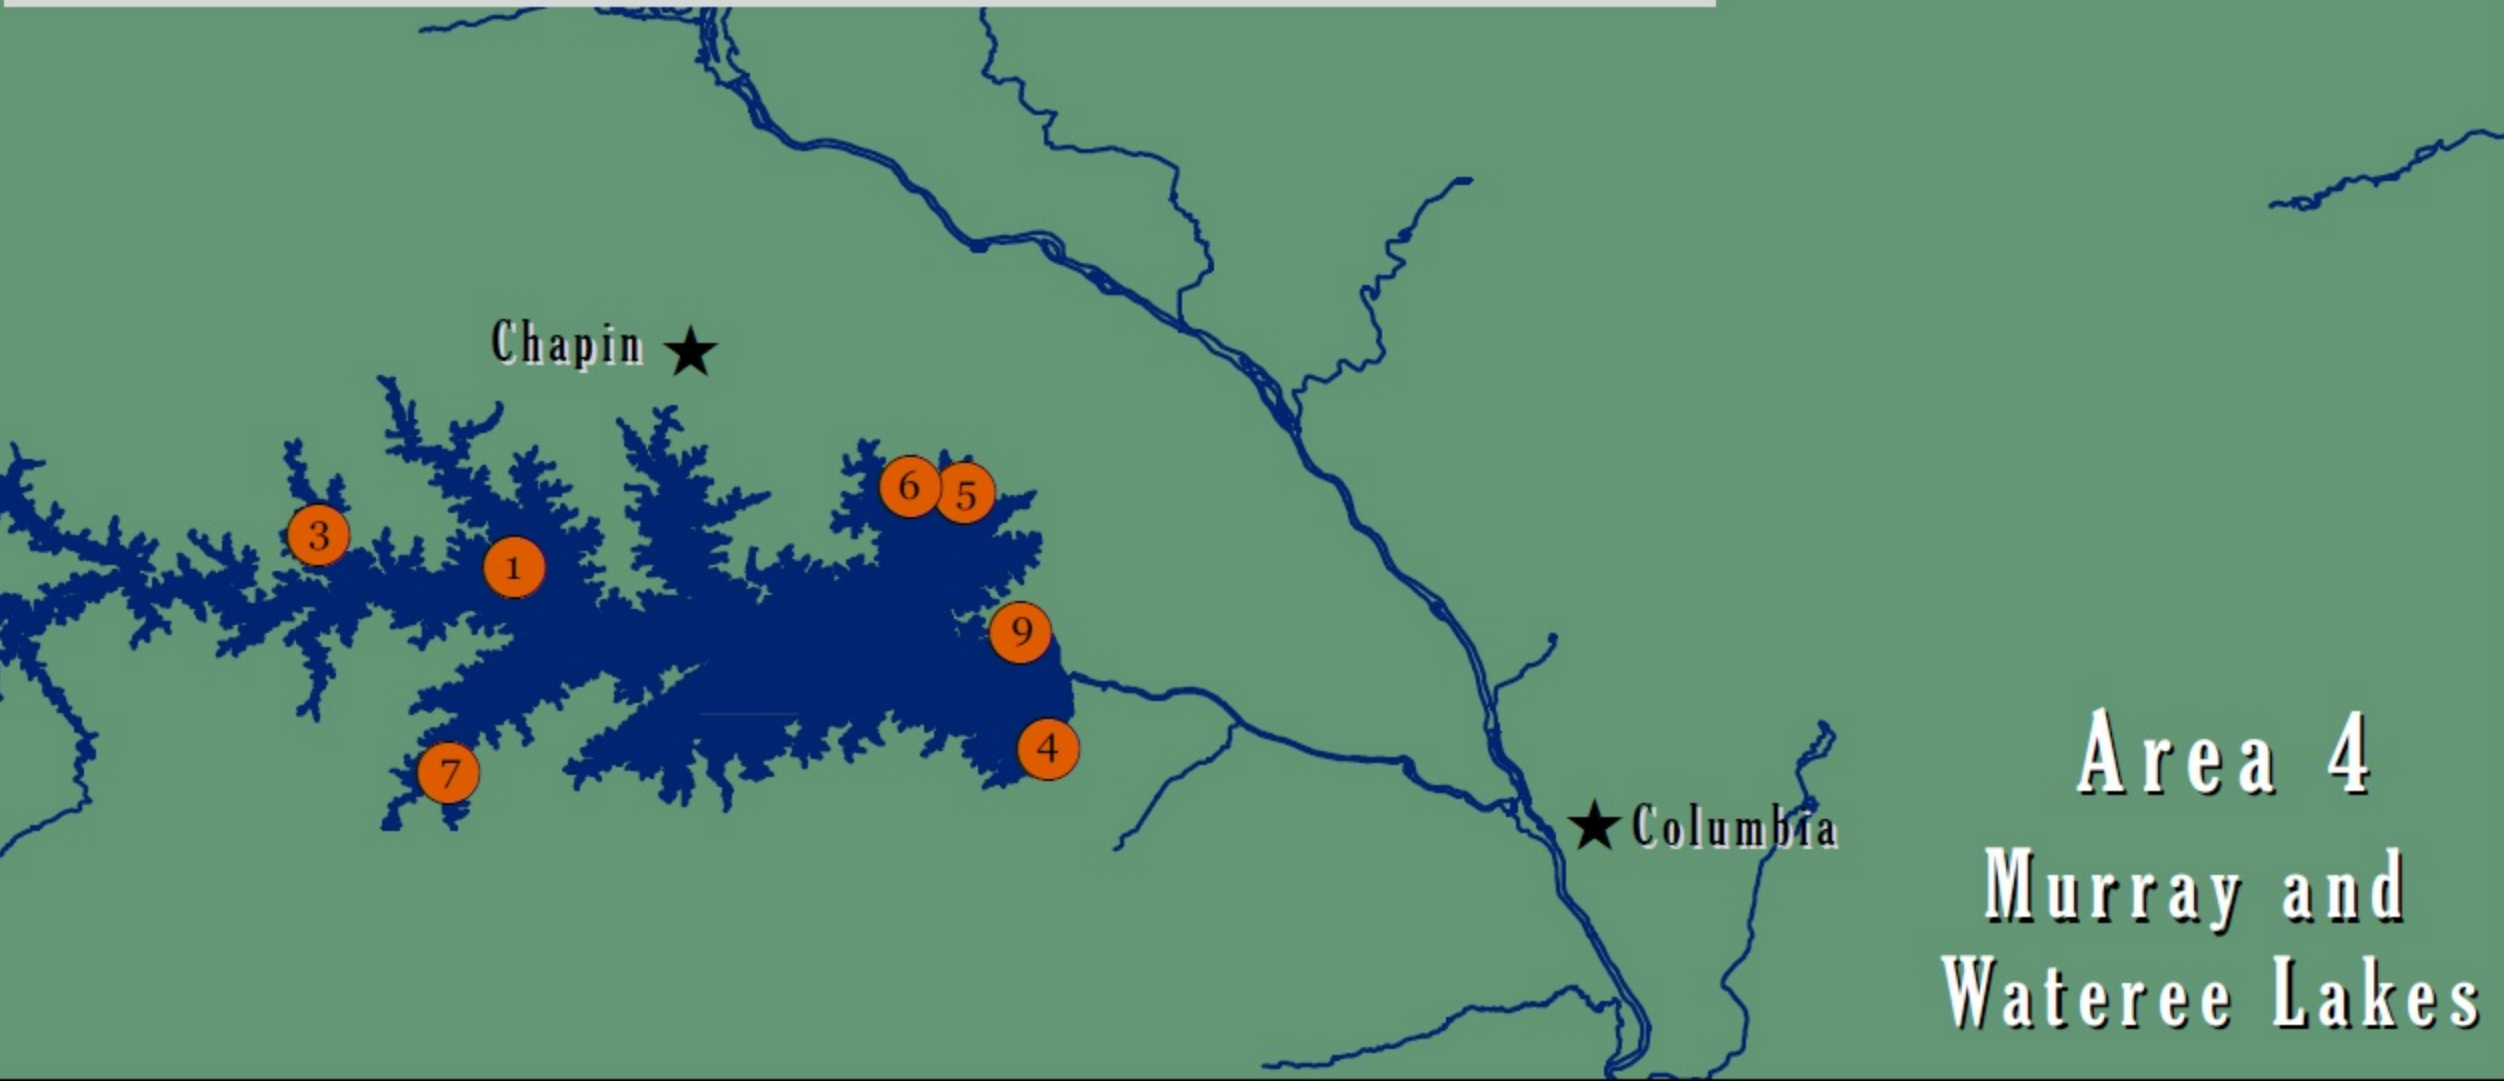

Inland South Carolina Pumpout Stations

Label	Name	Latitude	Longitude	Phone
1	Dreher Island State Park	34° 05' 26.98"	-81° 24' 39.74"	803-364-4152
2	Dutchman's Creek Marina	34° 25' 26.74"	-80° 52' 05.11"	803-482-3067
3	Buffalo Creek Marina	34° 06' 07.18"	-81° 28' 45.41"	803-465-4495
4	Jakes Landing	34° 01' 39.28"	-81° 13' 31.14"	803-359-9268
5	Lake Murray Marina	34° 07' 0.92"	-81° 15' 15.46"	803-781-1585
6	Lighthouse Marina	34° 07' 09.51"	-81° 16' 23.80"	803-749-1582
7	Southshore Marina	34° 01' 10.53"	-81° 26' 02.19"	803-532-4231
8	Wateree Marina	34° 26' 06.19"	-80° 46' 11.04"	803-475-4336
9	Windward Point Yacht Club	34° 04' 06.52"	-81° 14' 05.84"	803-781-2285

Marina Locations with Pumpout Facilities

SC Certified Clean Marina Names In *Blue*

Points on the map are approximate and not intended for navigational use. Marina information is current as of October 2013.