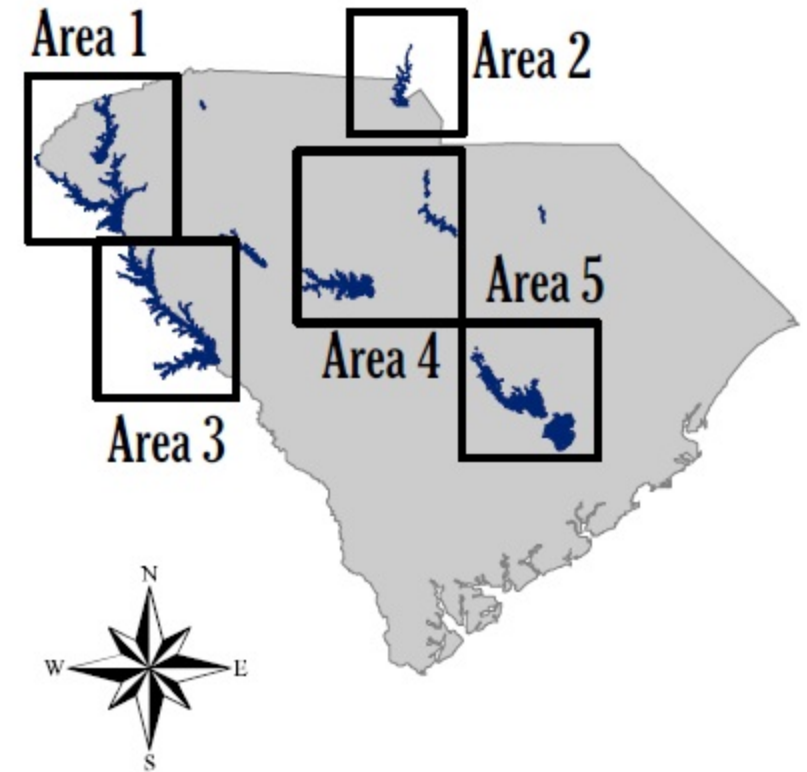

Inland South Carolina Pumpout Stations

Label	Name	Latitude	Longitude	Phone
1	Dreher Island State Park	34° 05' 26.98"	-81° 24' 39.74"	803-364-4152
2	Dutchman's Creek Marina	34° 25' 26.74"	-80° 52' 05.11"	803-482-3067
3	Buffalo Creek Marina	34° 06' 07.18"	-81° 28' 45.41"	803-465-4495
4	Jakes Landing	34° 01' 39.28"	-81° 13' 31.14"	803-359-9268
5	Lake Murray Marina	34° 07' 0.92"	-81° 15' 15.46"	803-781-1585
6	Lighthouse Marina	34° 07' 09.51"	-81° 16' 23.80"	803-749-1582
7	Southshore Marina	34° 01' 10.53"	-81° 26' 02.19"	803-532-4231
8	Wateree Marina	34° 26' 06.19"	-80° 46' 11.04"	803-475-4336
9	Windward Point Yacht Club	34° 04' 06.52"	-81° 14' 05.84"	803-781-2285

Marina Locations with Pumpout Facilities

SC Certified Clean Marina Names In *Blue*

Points on the map are approximate and not intended for navigational use. Marina information is current as of October 2013.