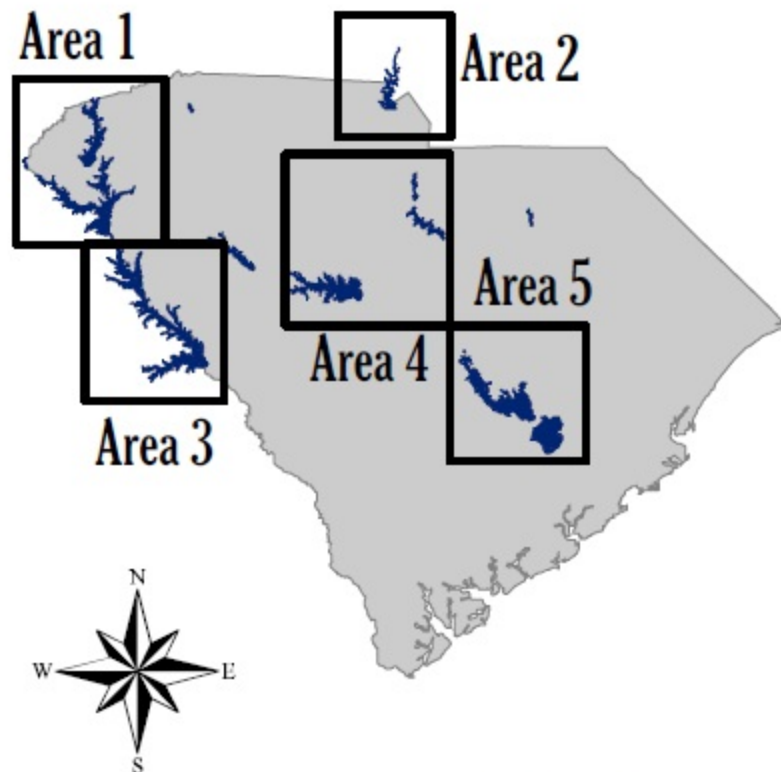

Inland South Carolina Pumpout Stations

● Marina Locations with Pumpout Facilities

South Carolina
CLEAN MARINA

SC Certified Clean
Marina Names In *Blue*

Points on the map are approximate and not intended for navigational use.
Marina information is current as of October 2013.

Maps created by: J.Boynton, GIS Office
Marine Resources Division, SCDNR