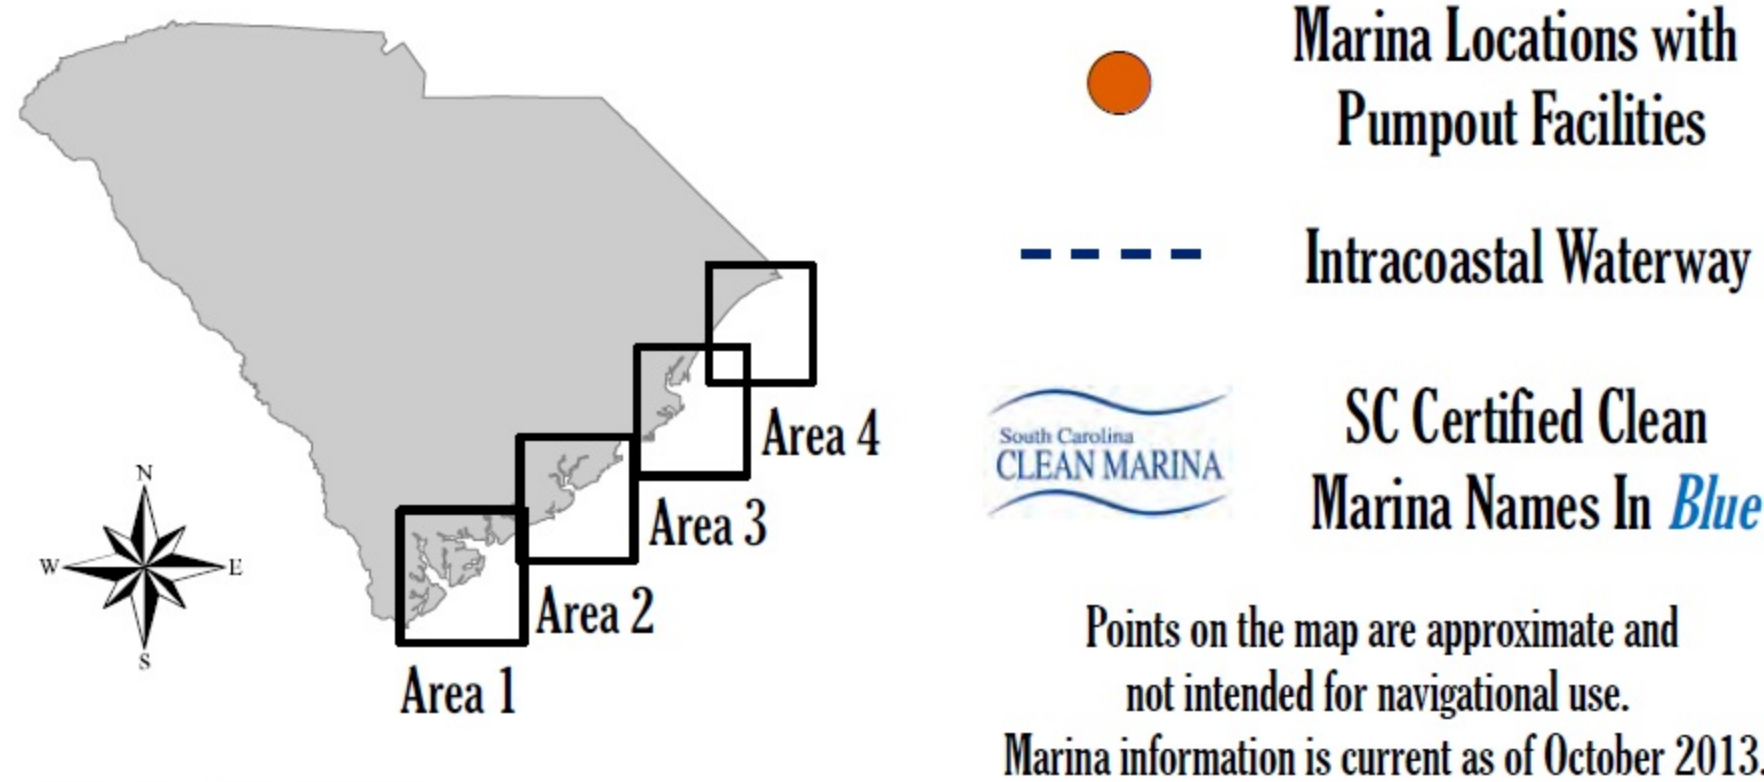

Coastal South Carolina Pumpout Stations

Label	Name	Latitude	Longitude	Phone
1	Bohicket Marina	32° 36' 20.97"	-80° 9' 24.01"	843-768-1280
2	Rivers Edge Marina	32° 50' 11.39"	-80° 1' 20.88"	843-554-8901
3	St. Johns Yacht Harbor	32° 45' 12.12"	-80° 0' 45.76"	843-557-1027
4	Dolphin Cove Marina	32° 49' 46.11"	-79° 57' 55.56"	843-744-2562
5	Ripley Light Yacht Club	32° 46' 39.67"	-79° 57' 46.61"	843-766-0908
6	Sunset Cay Marina	32° 38' 53.02"	-79° 57' 41.40"	843-270-2173
7	Bristol Marina	32° 47' 5.64"	-79° 57' 39.11"	843-723-6600
8	The Harborage at Ashley Marina	32° 46' 53.82"	-79° 57' 22.65"	843-722-1996
9	Charleston City Marina	32° 46' 44.13"	-79° 57' 10.20"	843-577-7702
10	Mariner's Cay Marina	32° 39' 41.14"	-79° 56' 53.55"	843-588-2091
11	Daniel Island Marina Village	32° 53' 23.83"	-79° 56' 9.11"	843-884-1000
12	Cooper River Marina	32° 49' 57.43"	-79° 56' 0.68"	843-554-0790
13	Charleston Maritime Center	32° 47' 20.41"	-79° 55' 30.18"	843-853-3625
14	Charleston Harbor Resort & Marina	32° 47' 12.70"	-79° 54' 36.26"	843-856-9996
15	Tolers Cove Marina	32° 46' 30.36"	-79° 50' 47.69"	843-881-0325
16	Isle of Palms Marina	32° 46' 38.27"	-79° 48' 39.90"	843-886-0209