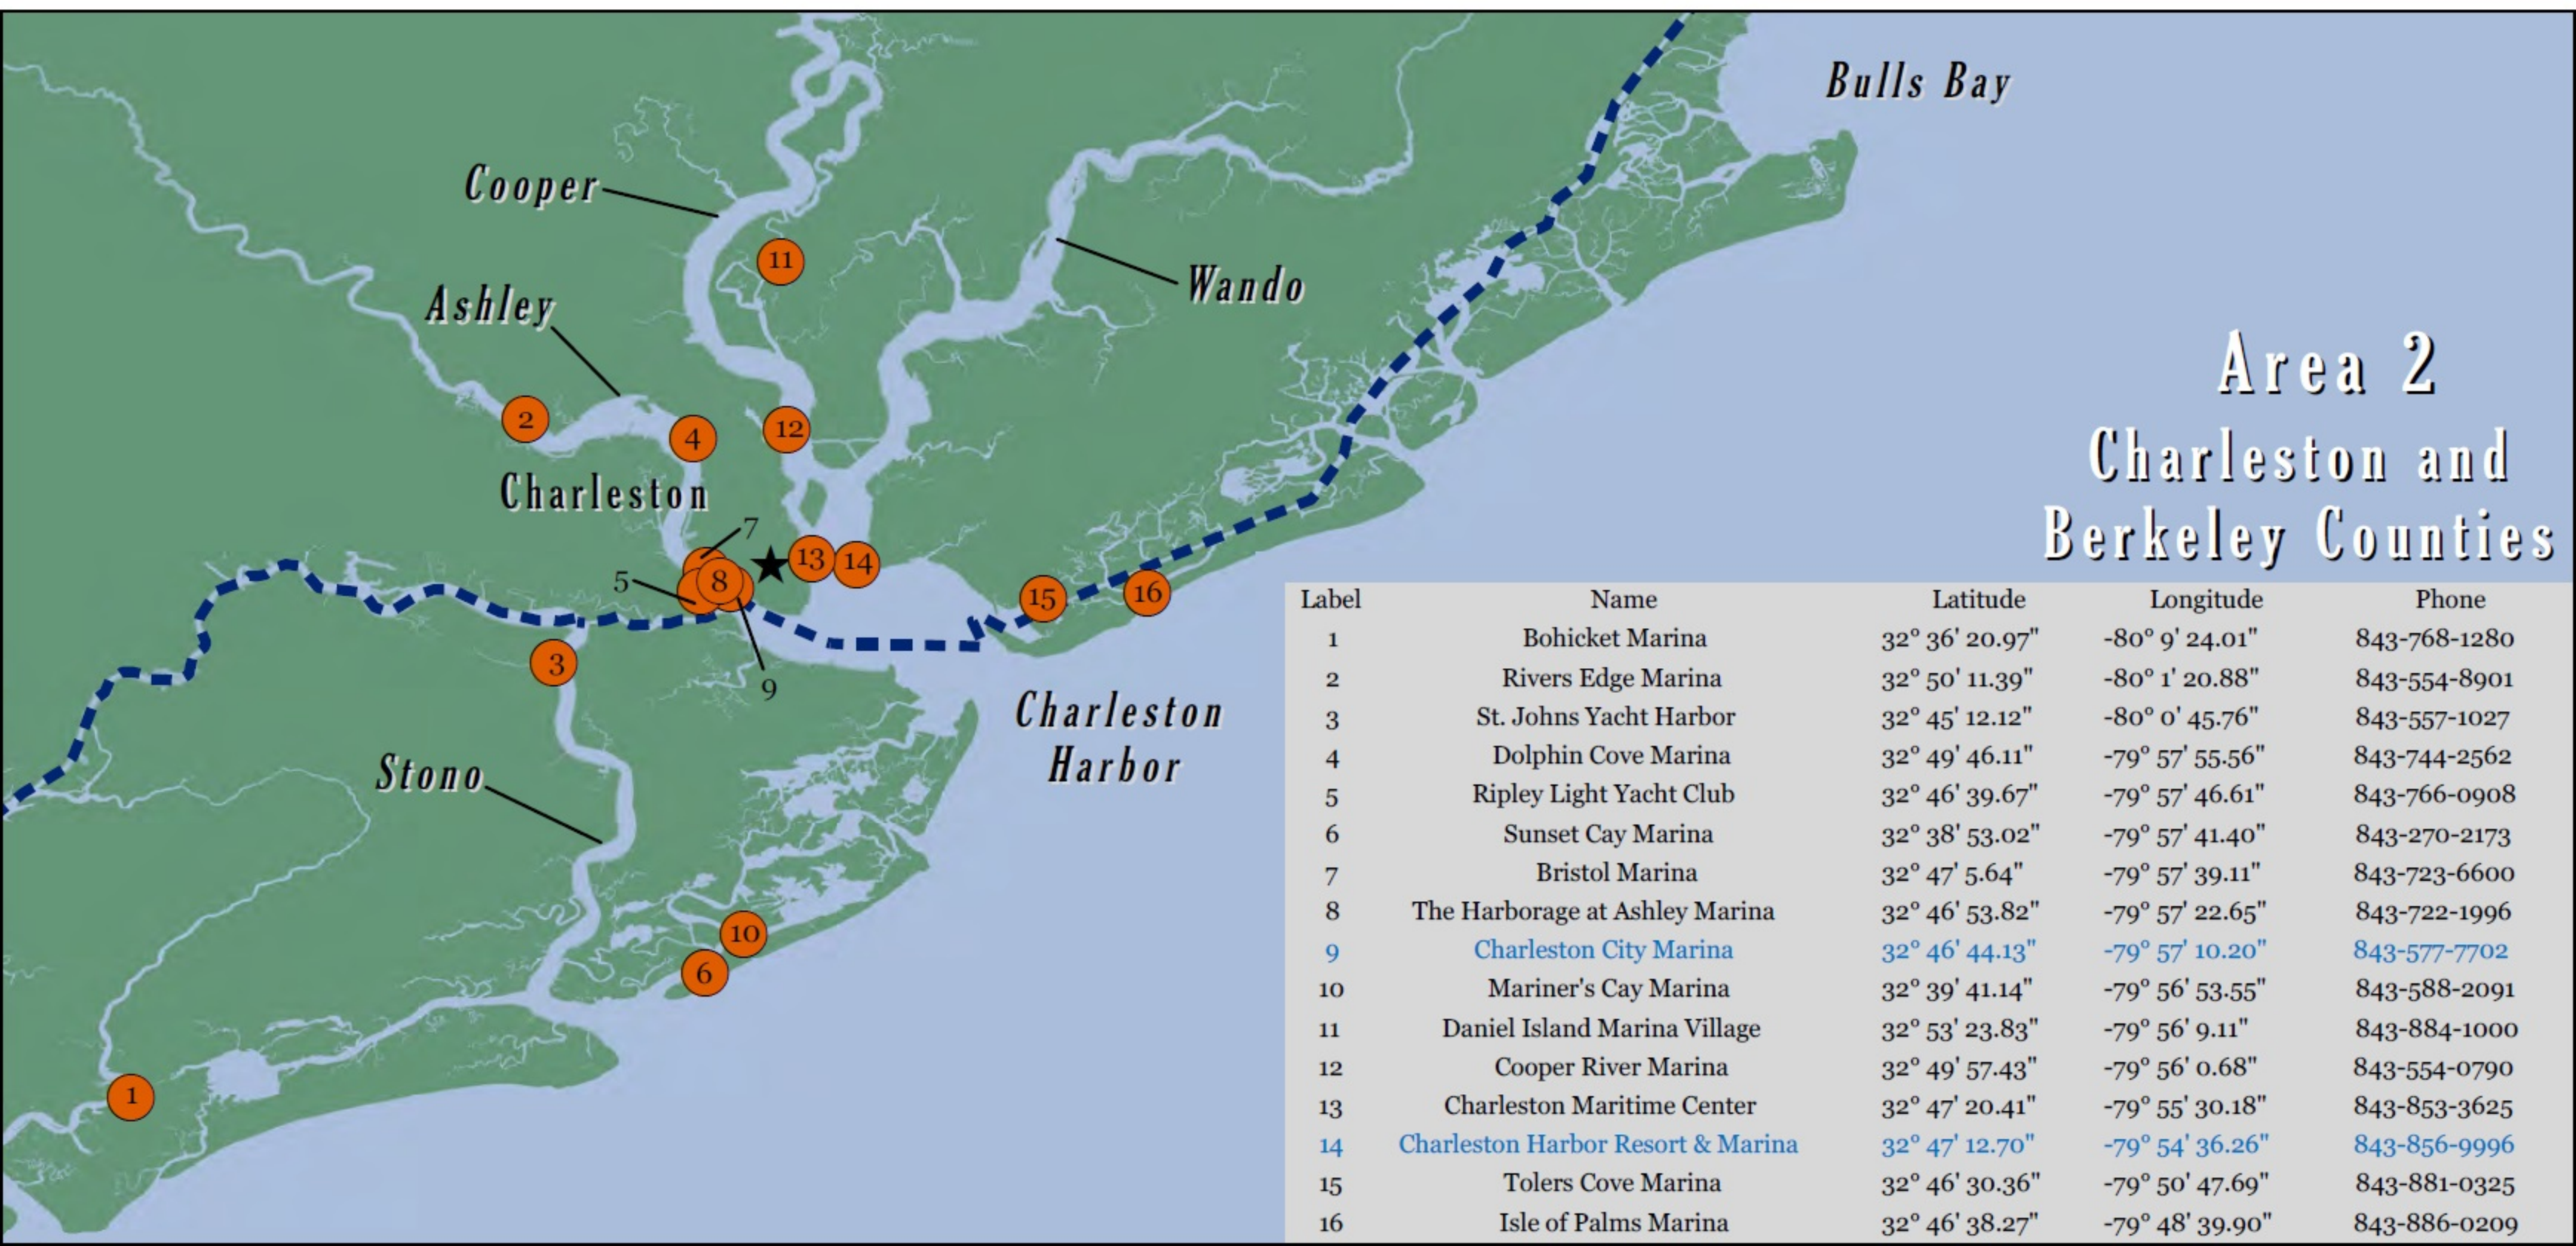

Coastal South Carolina Pumpout Stations

Label	Name	Latitude	Longitude	Phone
1	Bohicket Marina	32° 36' 20.97"	-80° 9' 24.01"	843-768-1280
2	Rivers Edge Marina	32° 50' 11.39"	-80° 1' 20.88"	843-554-8901
3	St. Johns Yacht Harbor	32° 45' 12.12"	-80° 0' 45.76"	843-557-1027
4	Dolphin Cove Marina	32° 49' 46.11"	-79° 57' 55.56"	843-744-2562
5	Ripley Light Yacht Club	32° 46' 39.67"	-79° 57' 46.61"	843-766-0908
6	Sunset Cay Marina	32° 38' 53.02"	-79° 57' 41.40"	843-270-2173
7	Bristol Marina	32° 47' 5.64"	-79° 57' 39.11"	843-723-6600
8	The Harborage at Ashley Marina	32° 46' 53.82"	-79° 57' 22.65"	843-722-1996
9	Charleston City Marina	32° 46' 44.13"	-79° 57' 10.20"	843-577-7702
10	Mariner's Cay Marina	32° 39' 41.14"	-79° 56' 53.55"	843-588-2091
11	Daniel Island Marina Village	32° 53' 23.83"	-79° 56' 9.11"	843-884-1000
12	Cooper River Marina	32° 49' 57.43"	-79° 56' 0.68"	843-554-0790
13	Charleston Maritime Center	32° 47' 20.41"	-79° 55' 30.18"	843-853-3625
14	Charleston Harbor Resort & Marina	32° 47' 12.70"	-79° 54' 36.26"	843-856-9996
15	Tolers Cove Marina	32° 46' 30.36"	-79° 50' 47.69"	843-881-0325
16	Isle of Palms Marina	32° 46' 38.27"	-79° 48' 39.90"	843-886-0209