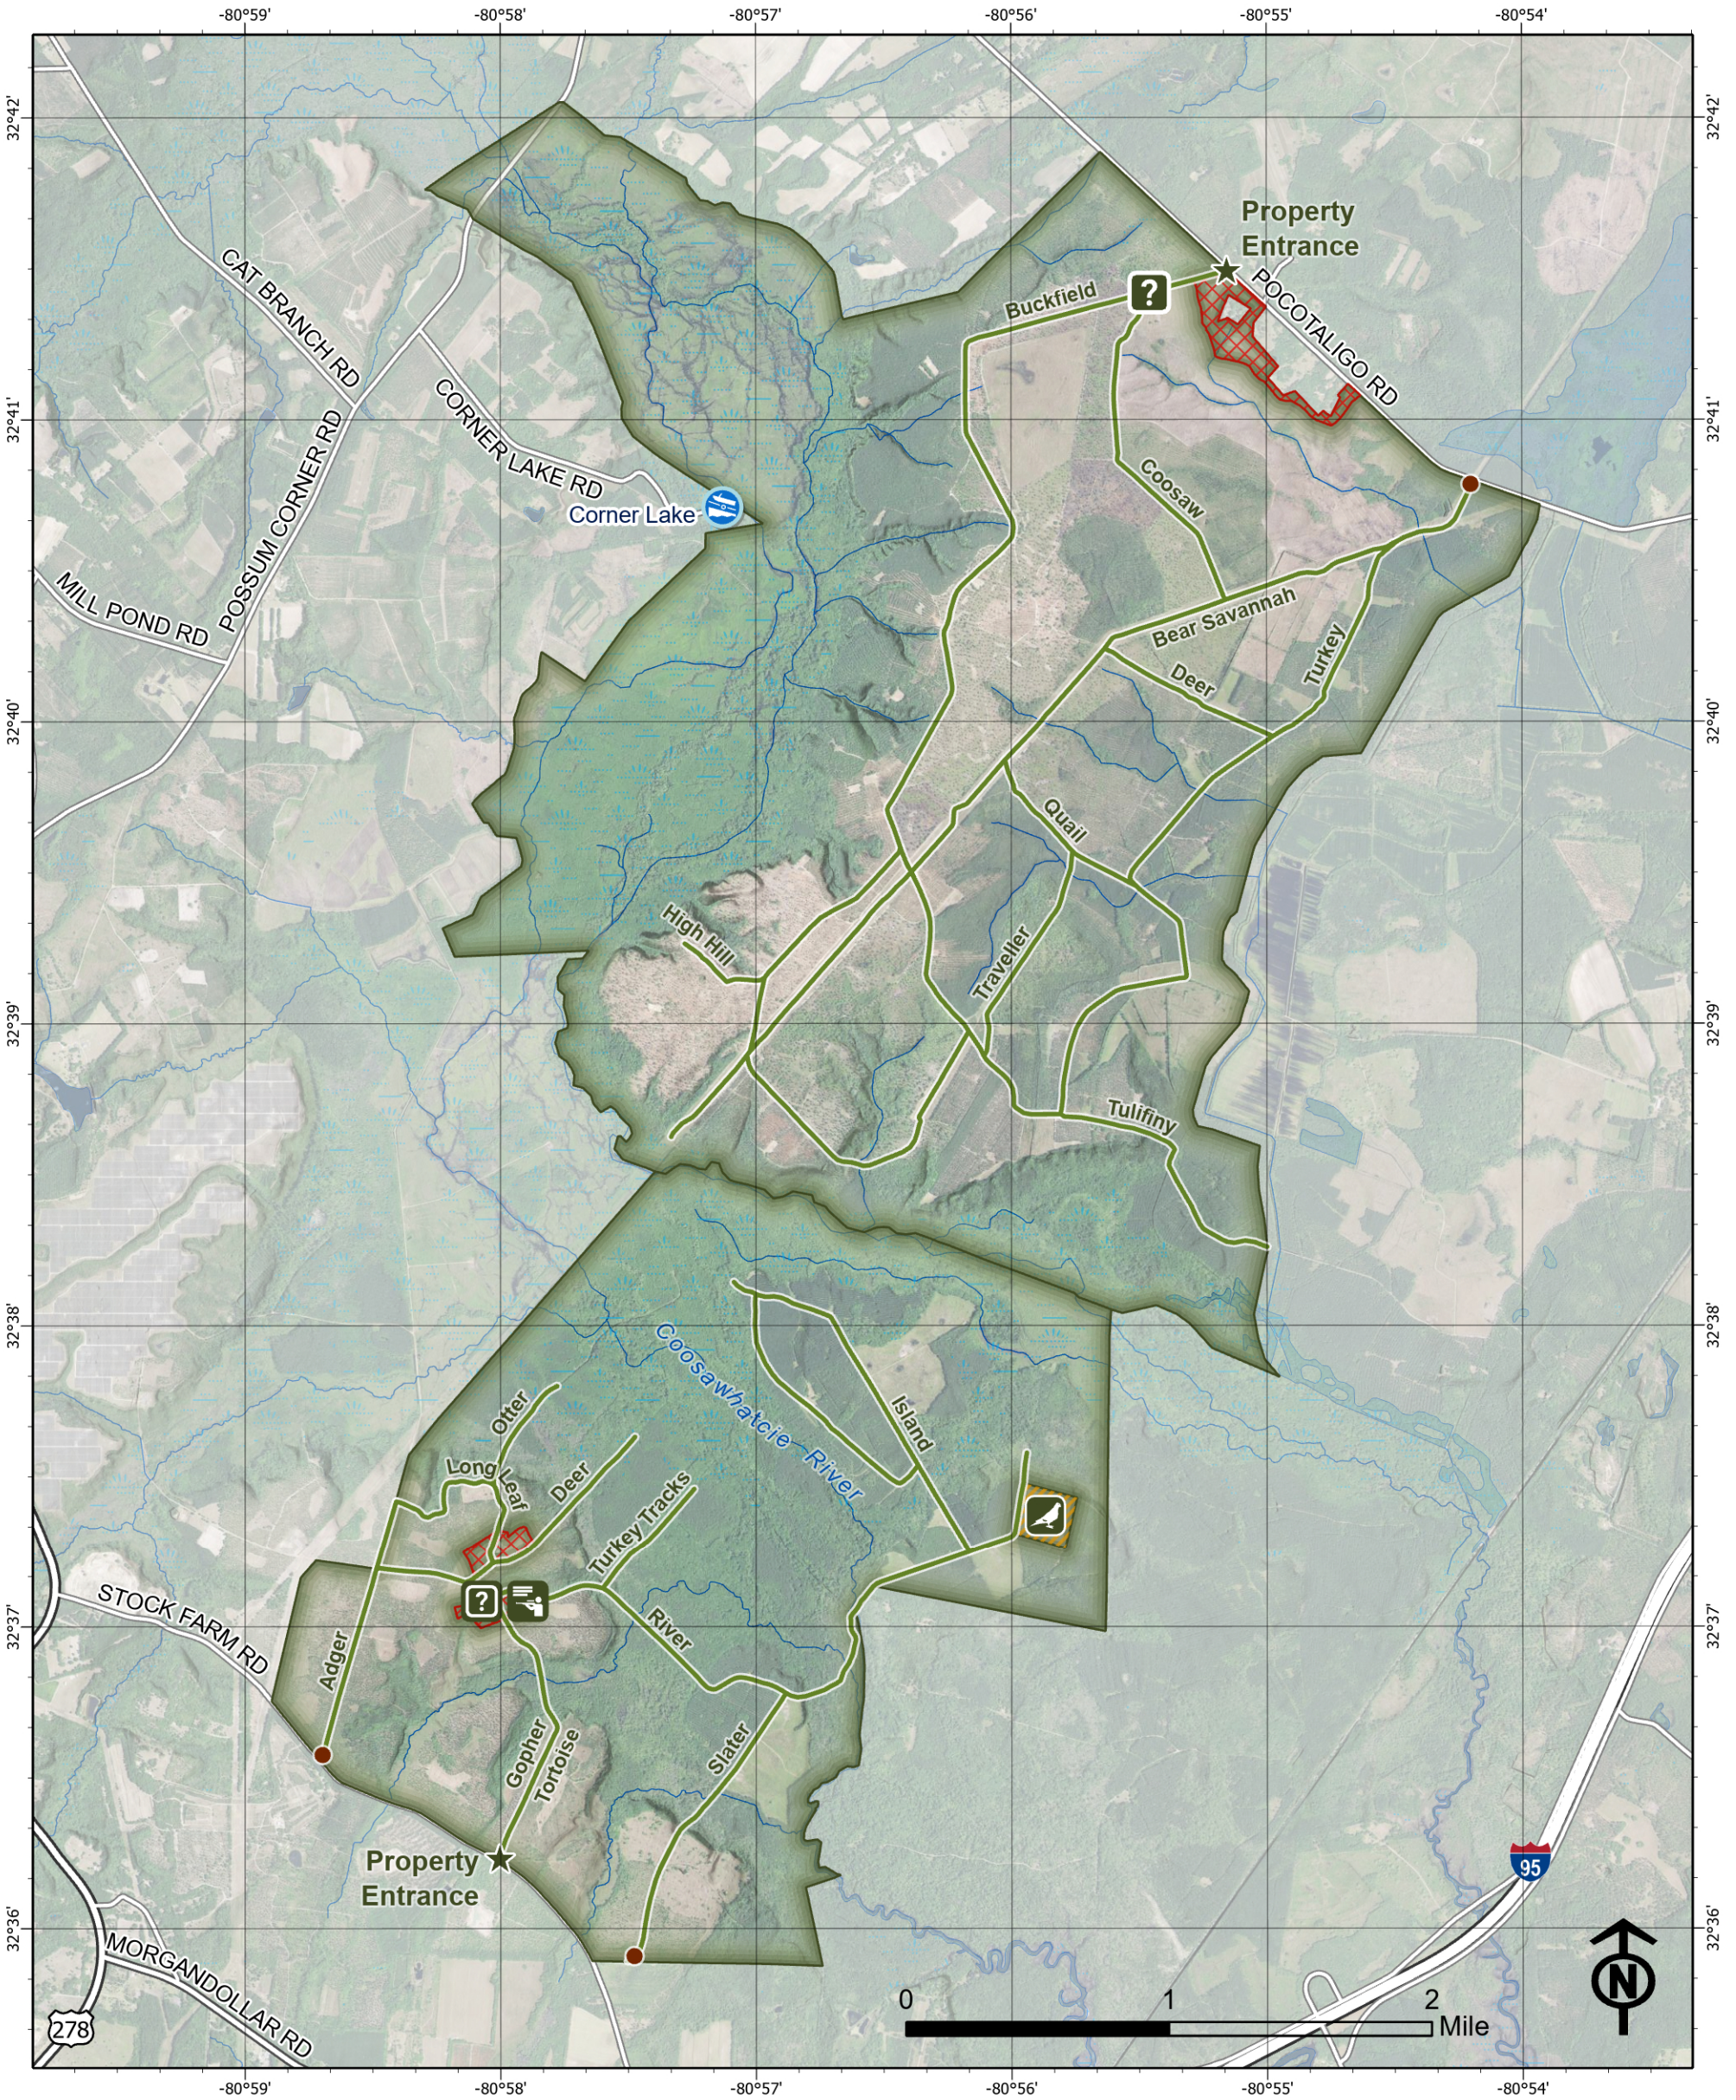

COOSAWHATCHIE

Heritage Preserve and Wildlife Management Area

Legend

- Safety Zone
- Dove Management Area
- Kiosk
- Kiosk - Hunter Sign In
- Road - Vehicles Allowed
- Gate
- Public Boat Ramps

Map Updated: 7/3/2024