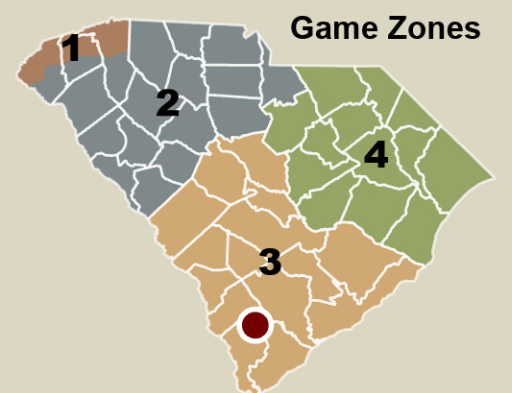

COOSAWHATCHIE

Heritage Preserve and Wildlife Management Area

Legend

- Safety Zone
- Dove Management Area
- Kiosk
- Kiosk - Hunter Sign In
- Road - Vehicles Allowed
- Gate
- Public Boat Ramps

Map Updated: 7/3/2024