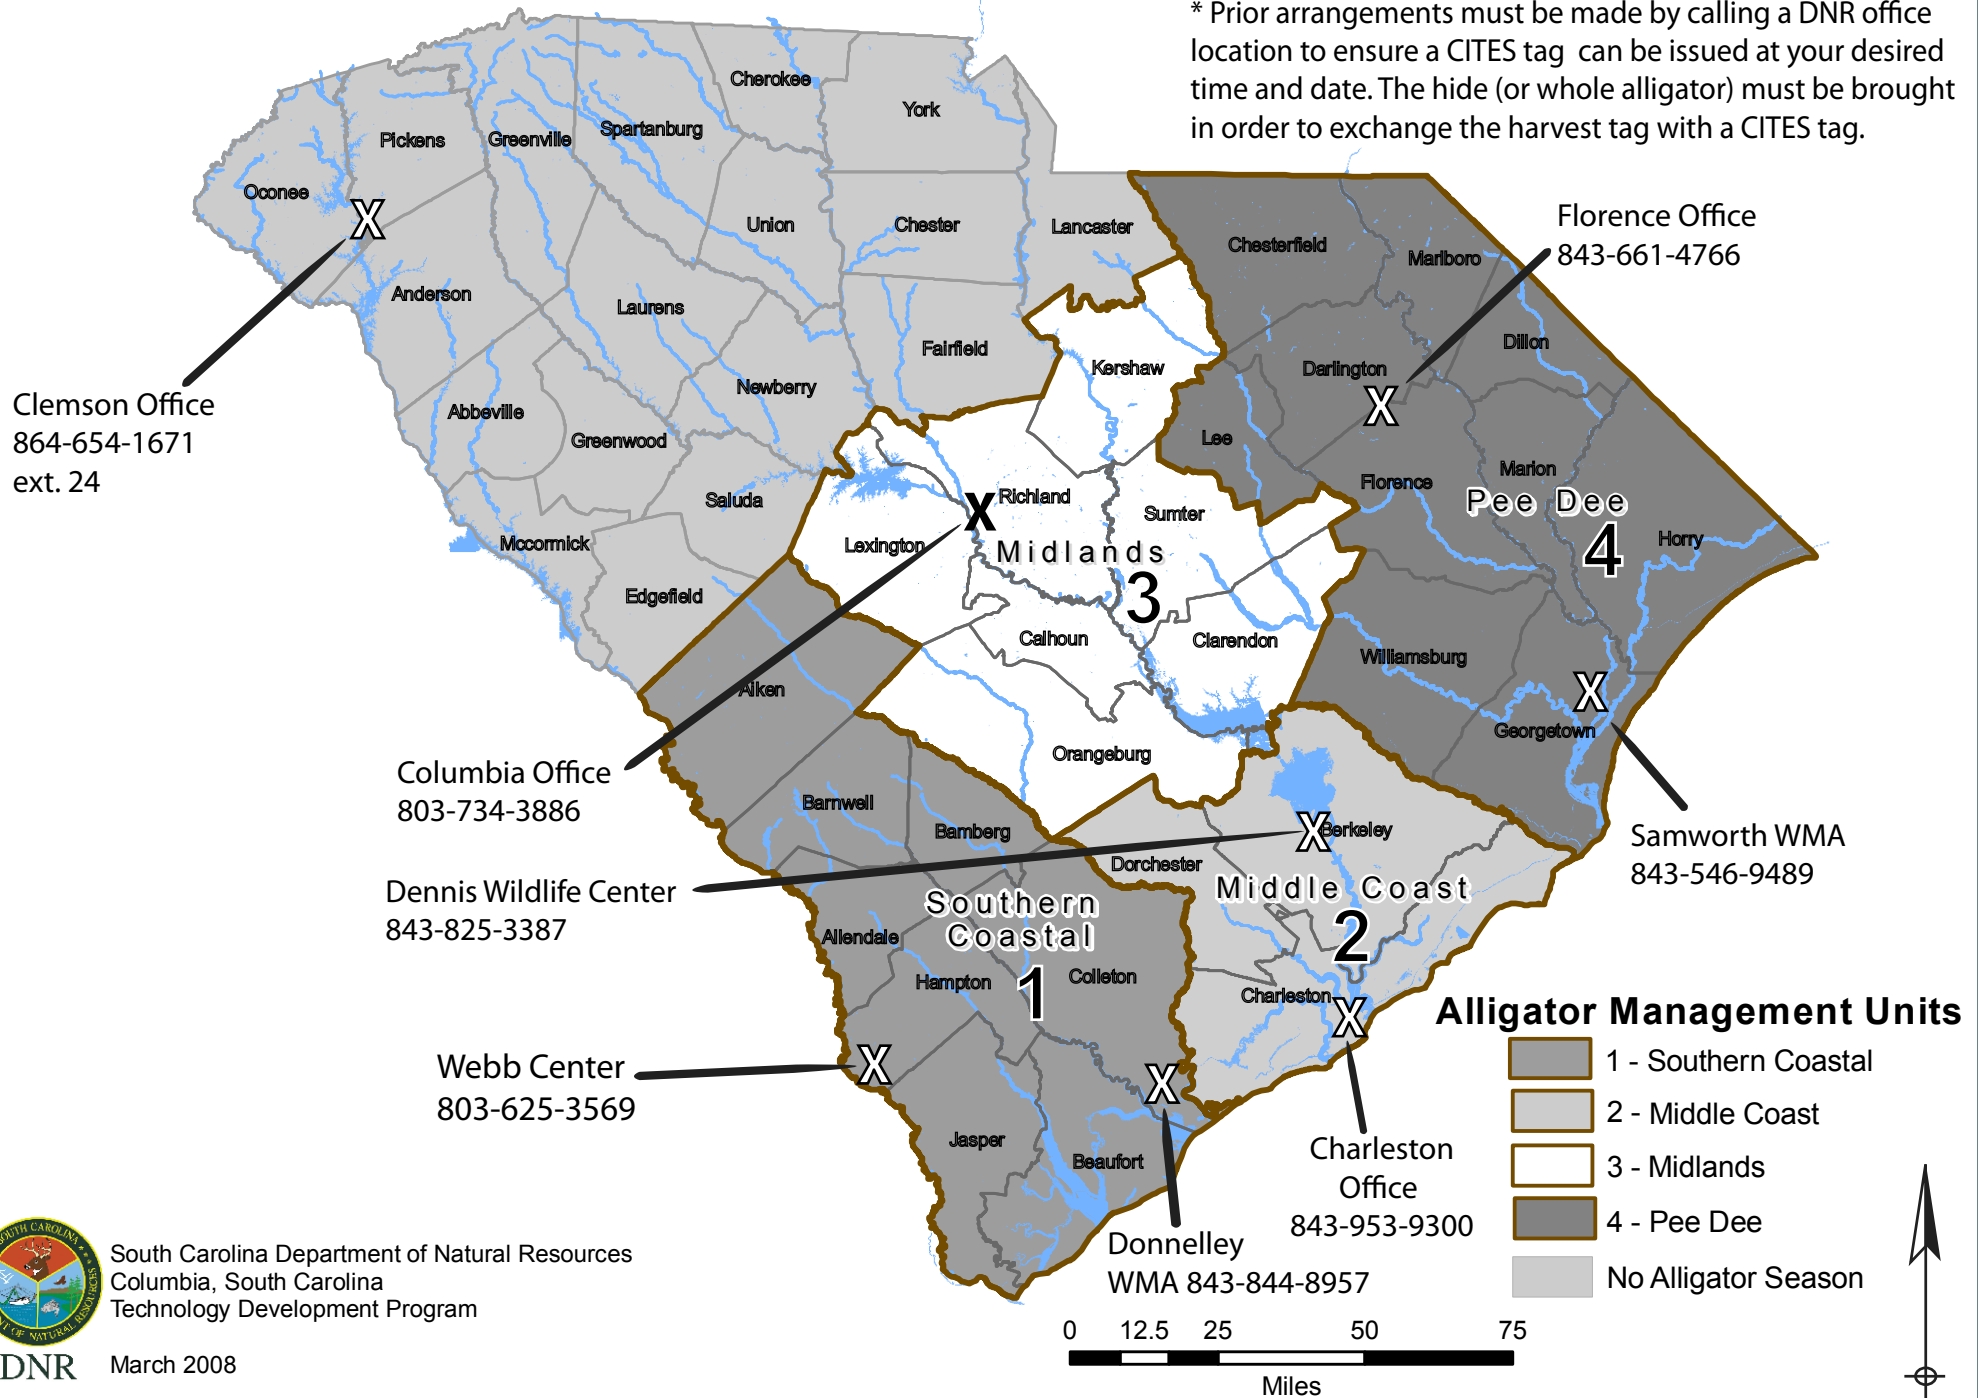

# Alligator Season CITES Tag Locations\*

\* Prior arrangements must be made by calling a DNR office location to ensure a CITES tag can be issued at your desired time and date. The hide (or whole alligator) must be brought in order to exchange the harvest tag with a CITES tag.

South Carolina Department of Natural Resources  
Columbia, South Carolina  
Technology Development Program

DNR

March 2008