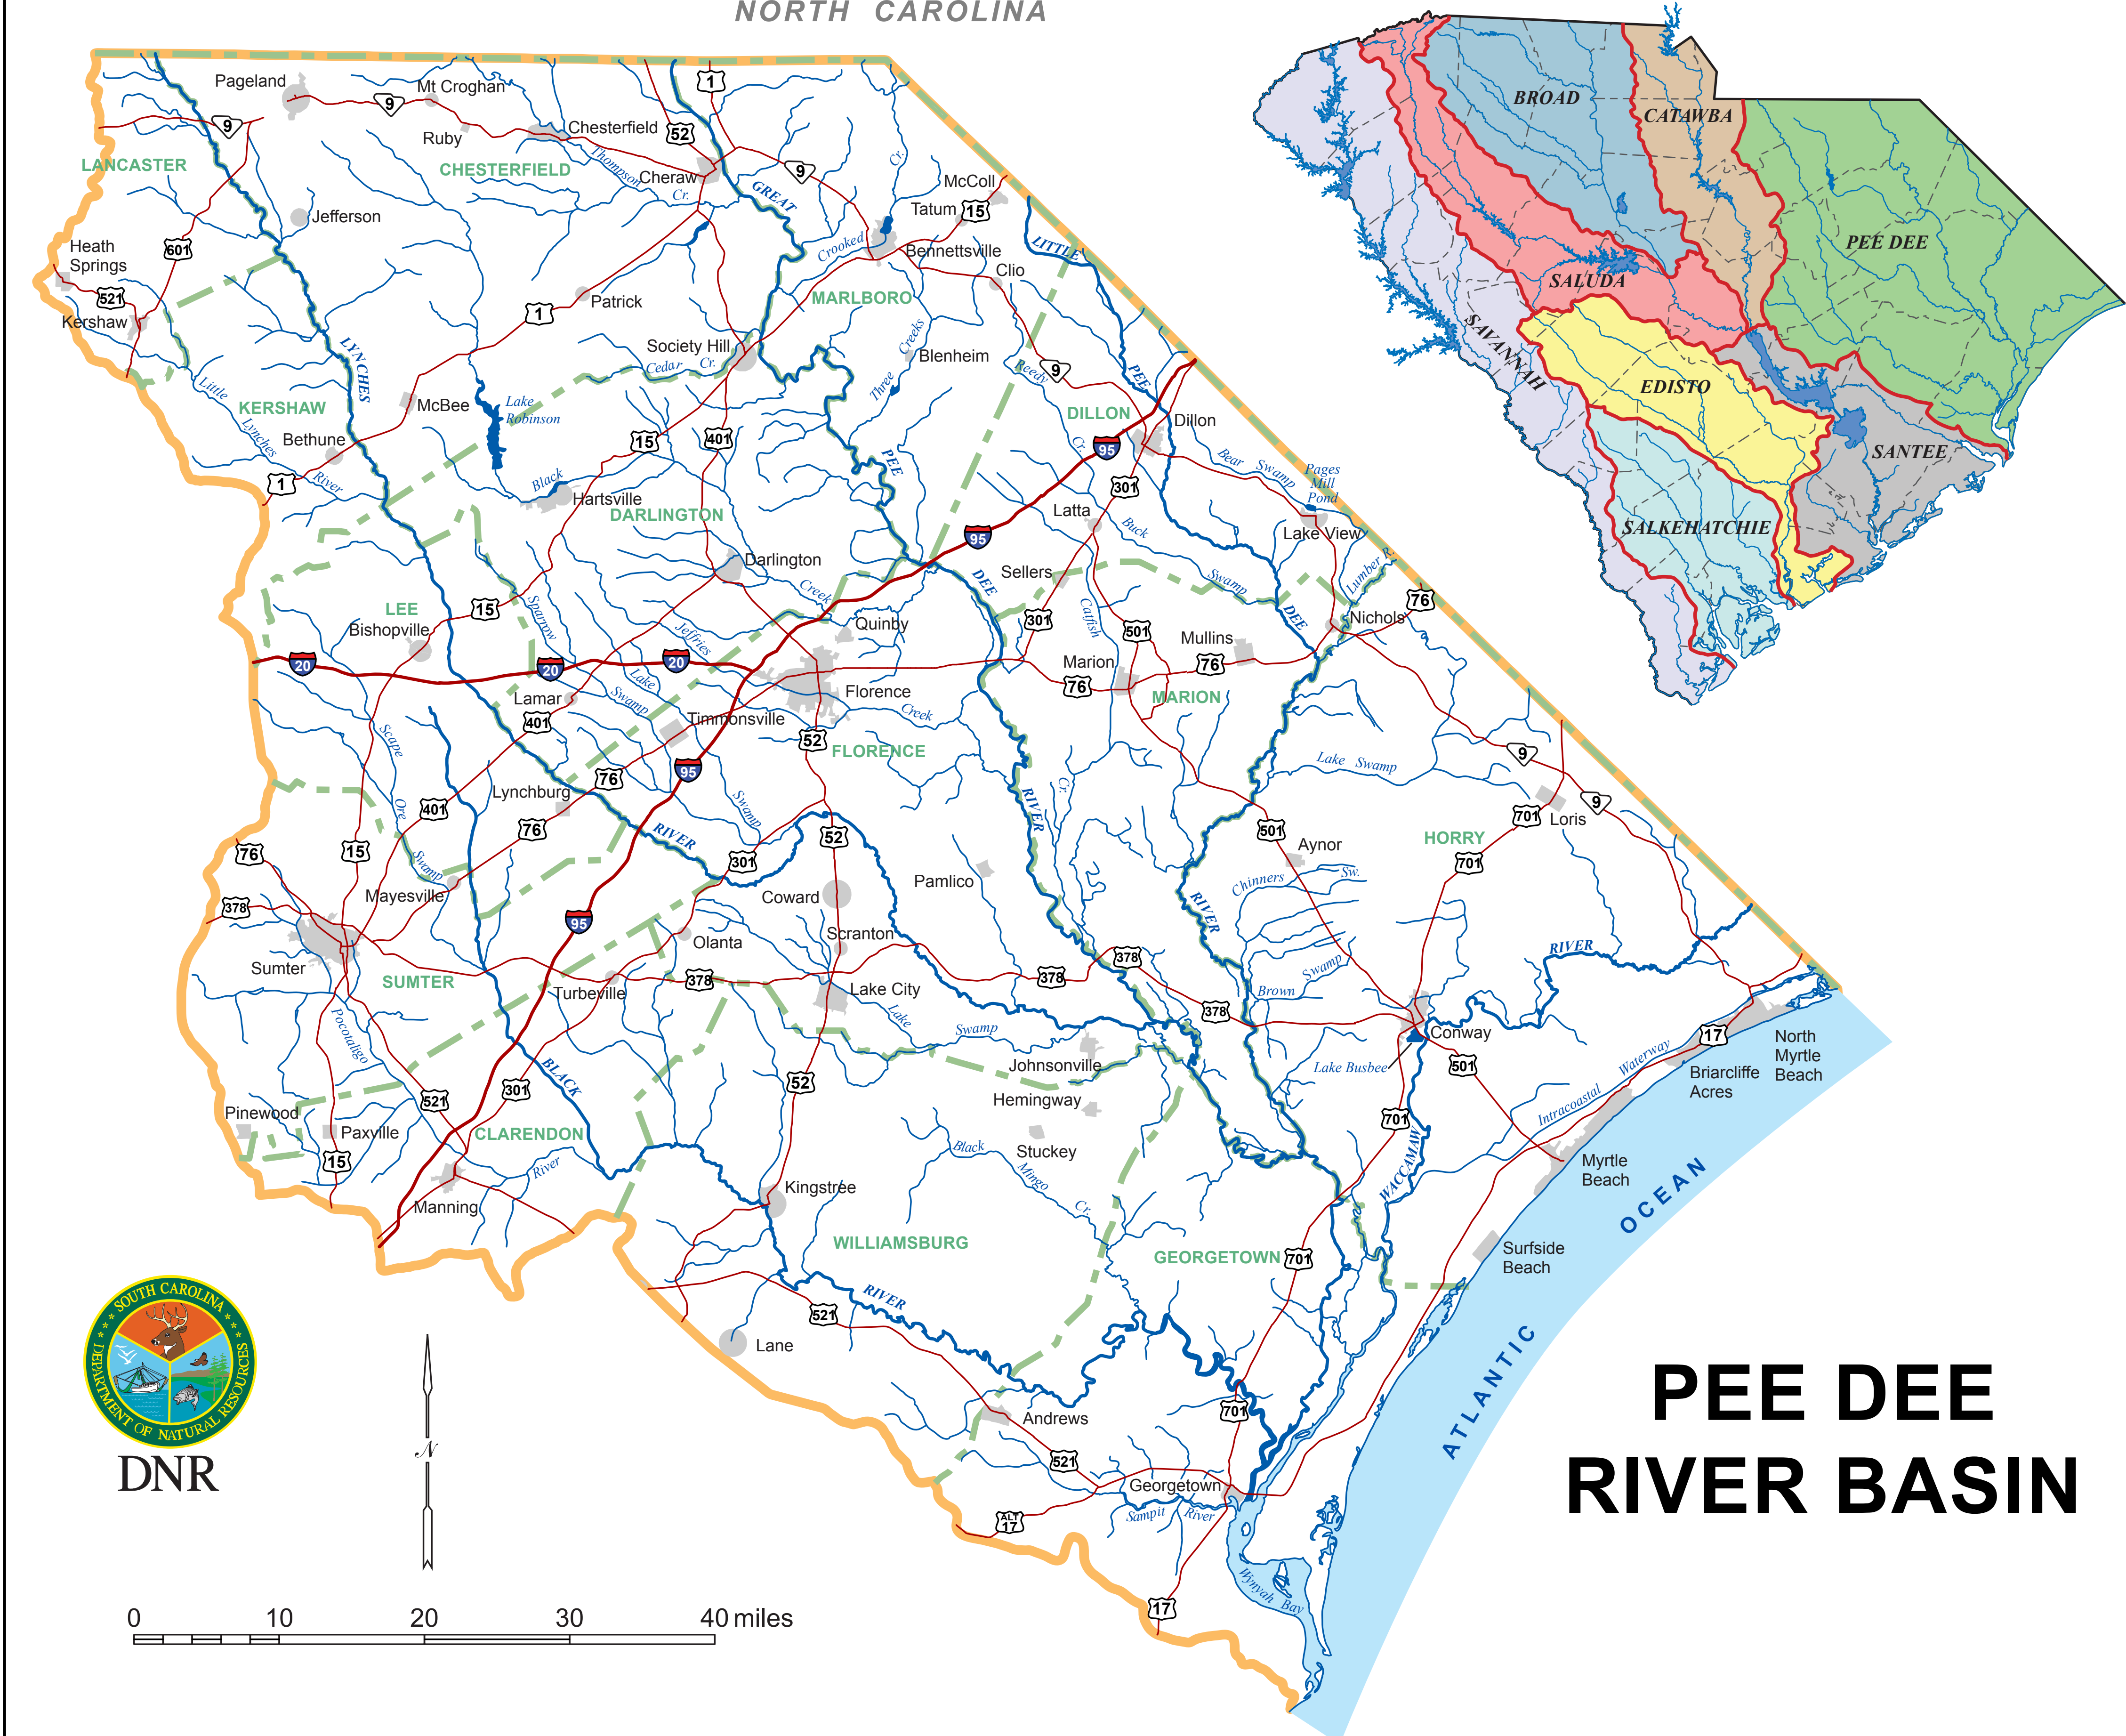

NORTH CAROLINA

DNR

PEE DEE RIVER BASIN