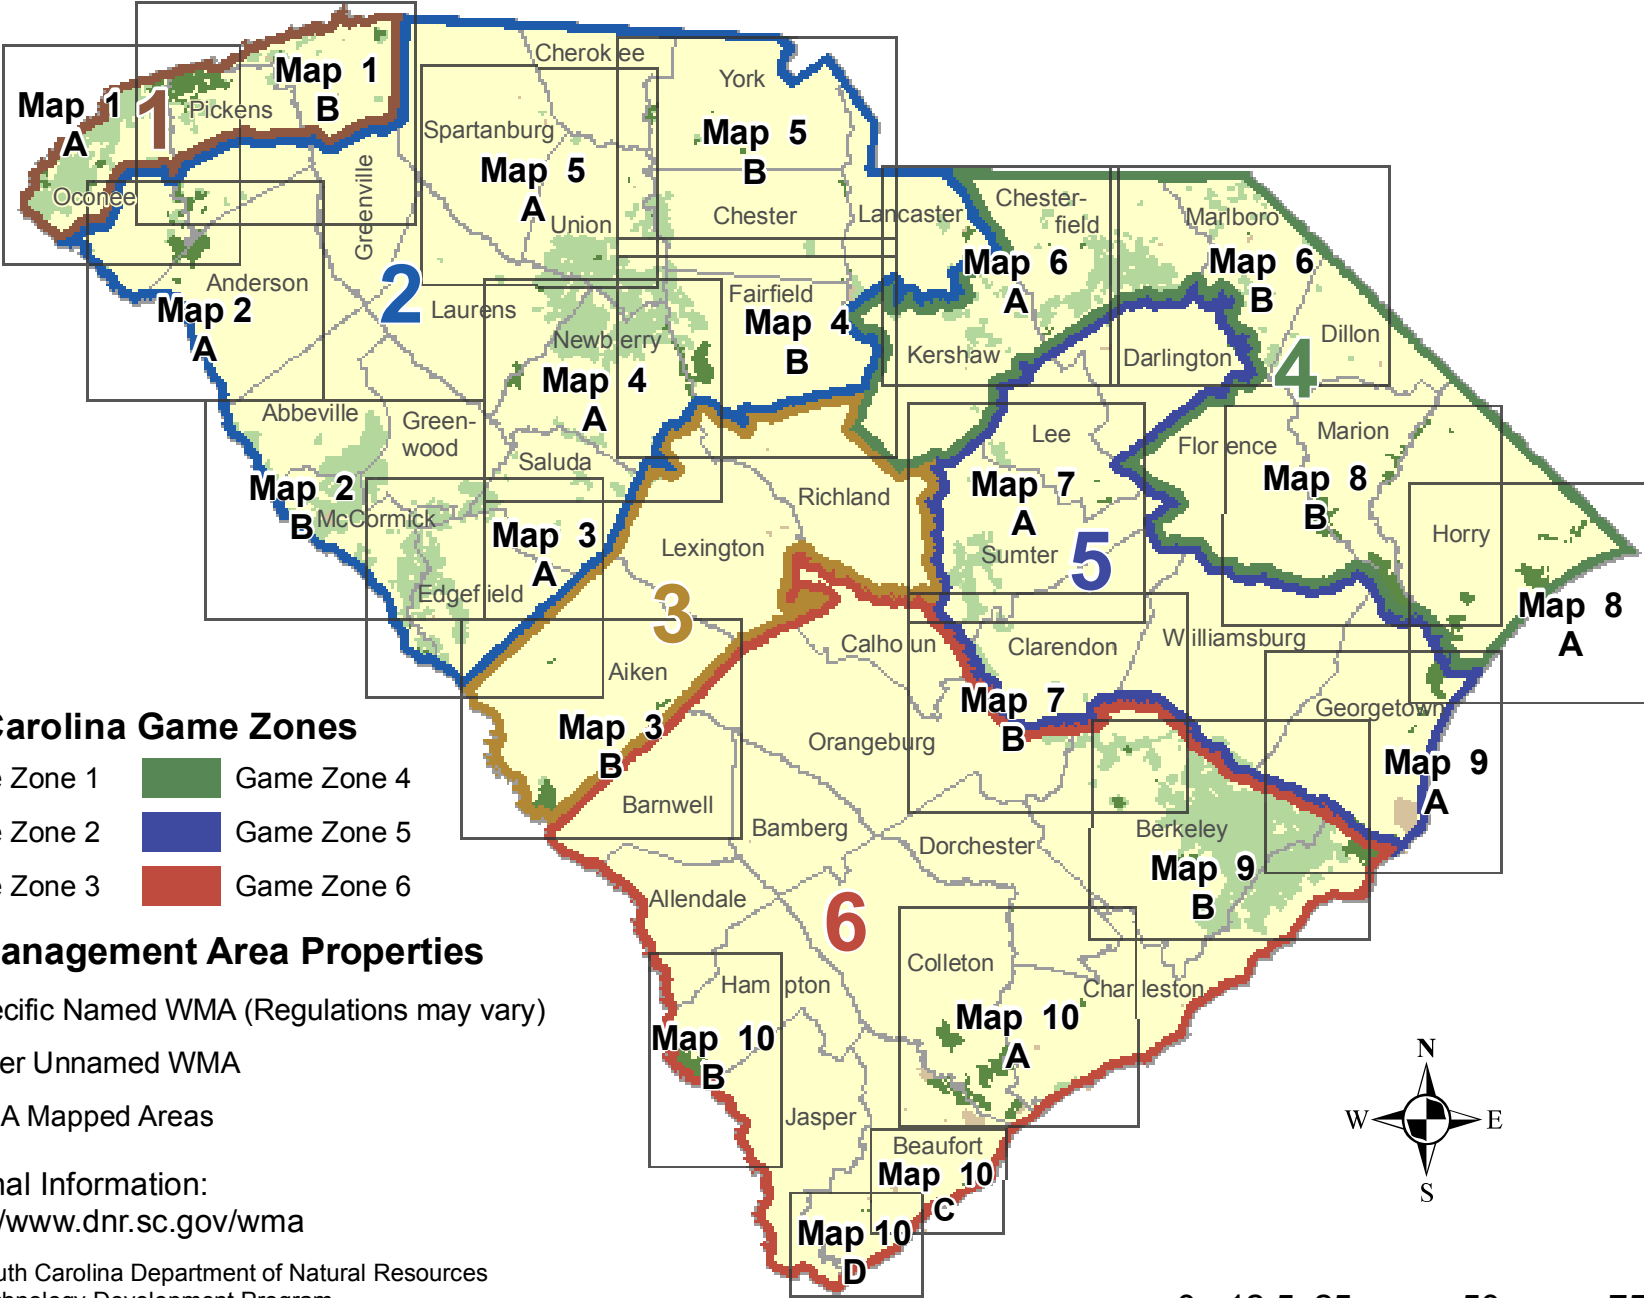

South Carolina Wildlife Management Area WMA Map Index for 2010/2011

South Carolina Game Zones

- Game Zone 1
- Game Zone 2
- Game Zone 3
- Game Zone 4
- Game Zone 5
- Game Zone 6

Wildlife Management Area Properties

- Specific Named WMA (Regulations may vary)
- Other Unnamed WMA
- WMA Mapped Areas

For Additional Information:
 URL: <http://www.dnr.sc.gov/wma>

South Carolina Department of Natural Resources
 Technology Development Program
 Columbia, SC
 URL: <http://www.dnr.sc.gov>